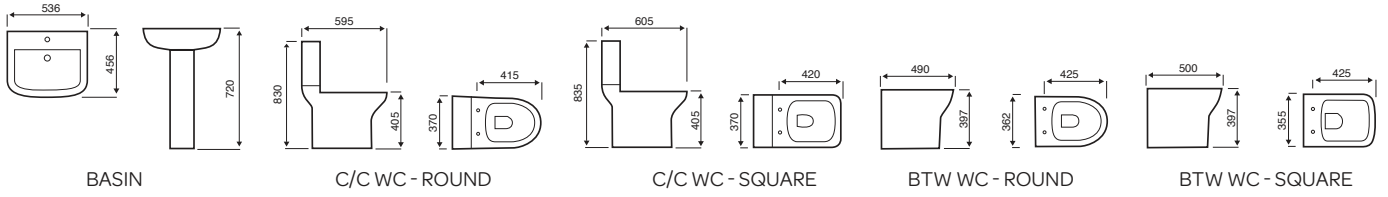

Project

Style

Bijoux

Additional Sanitaryware