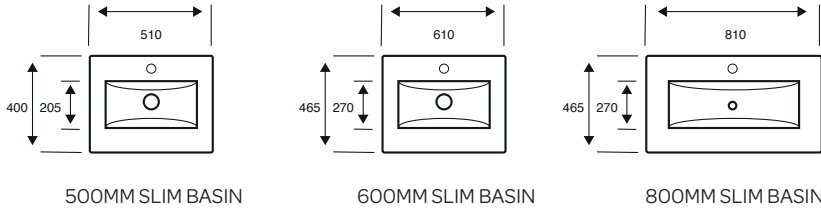

BIDET - SQUARE

Project

Style

Bijoux

Additional Sanitaryware

Kore

Purity

Countertop Basins