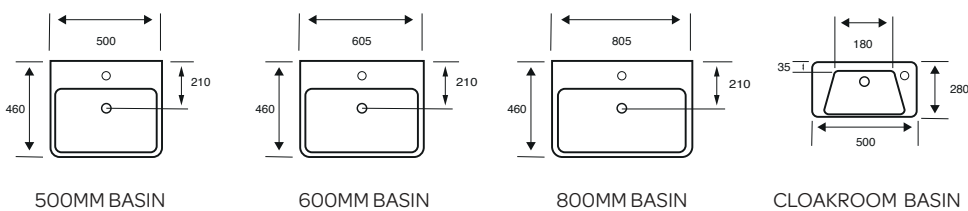

Arc

NOTE: KARTELL UK RESERVES THE RIGHT TO MAKE CHANGES IN PRODUCTS AND TECHNICAL DETAILS WITHOUT PRIOR NOTICE. FOR EXACT MEASUREMENTS, IN PARTICULAR FOR CUSTOMIZED INSTALLATION SCENARIOS, IT CAN ONLY BE TAKEN FROM THE FINISHED CERAMIC PRODUCT.