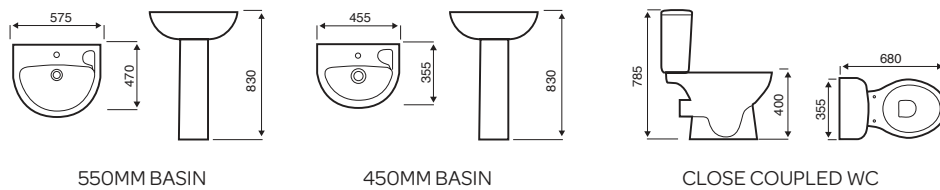

Astley

Options 600

Kameo

Milton

Studio

Pure

BASIN

CLOSE COUPLED WC