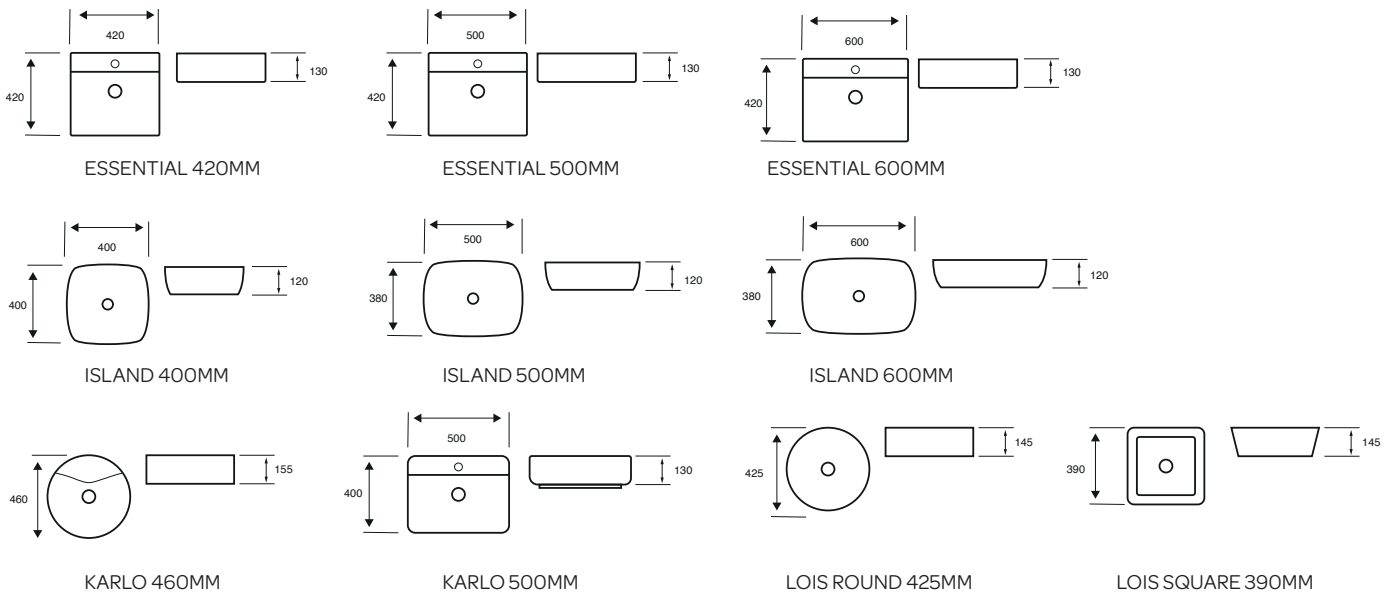

BIDET - SQUARE

Project

Style

Bijoux

Additional Sanitaryware

Kore

Purity

Countertop Basins