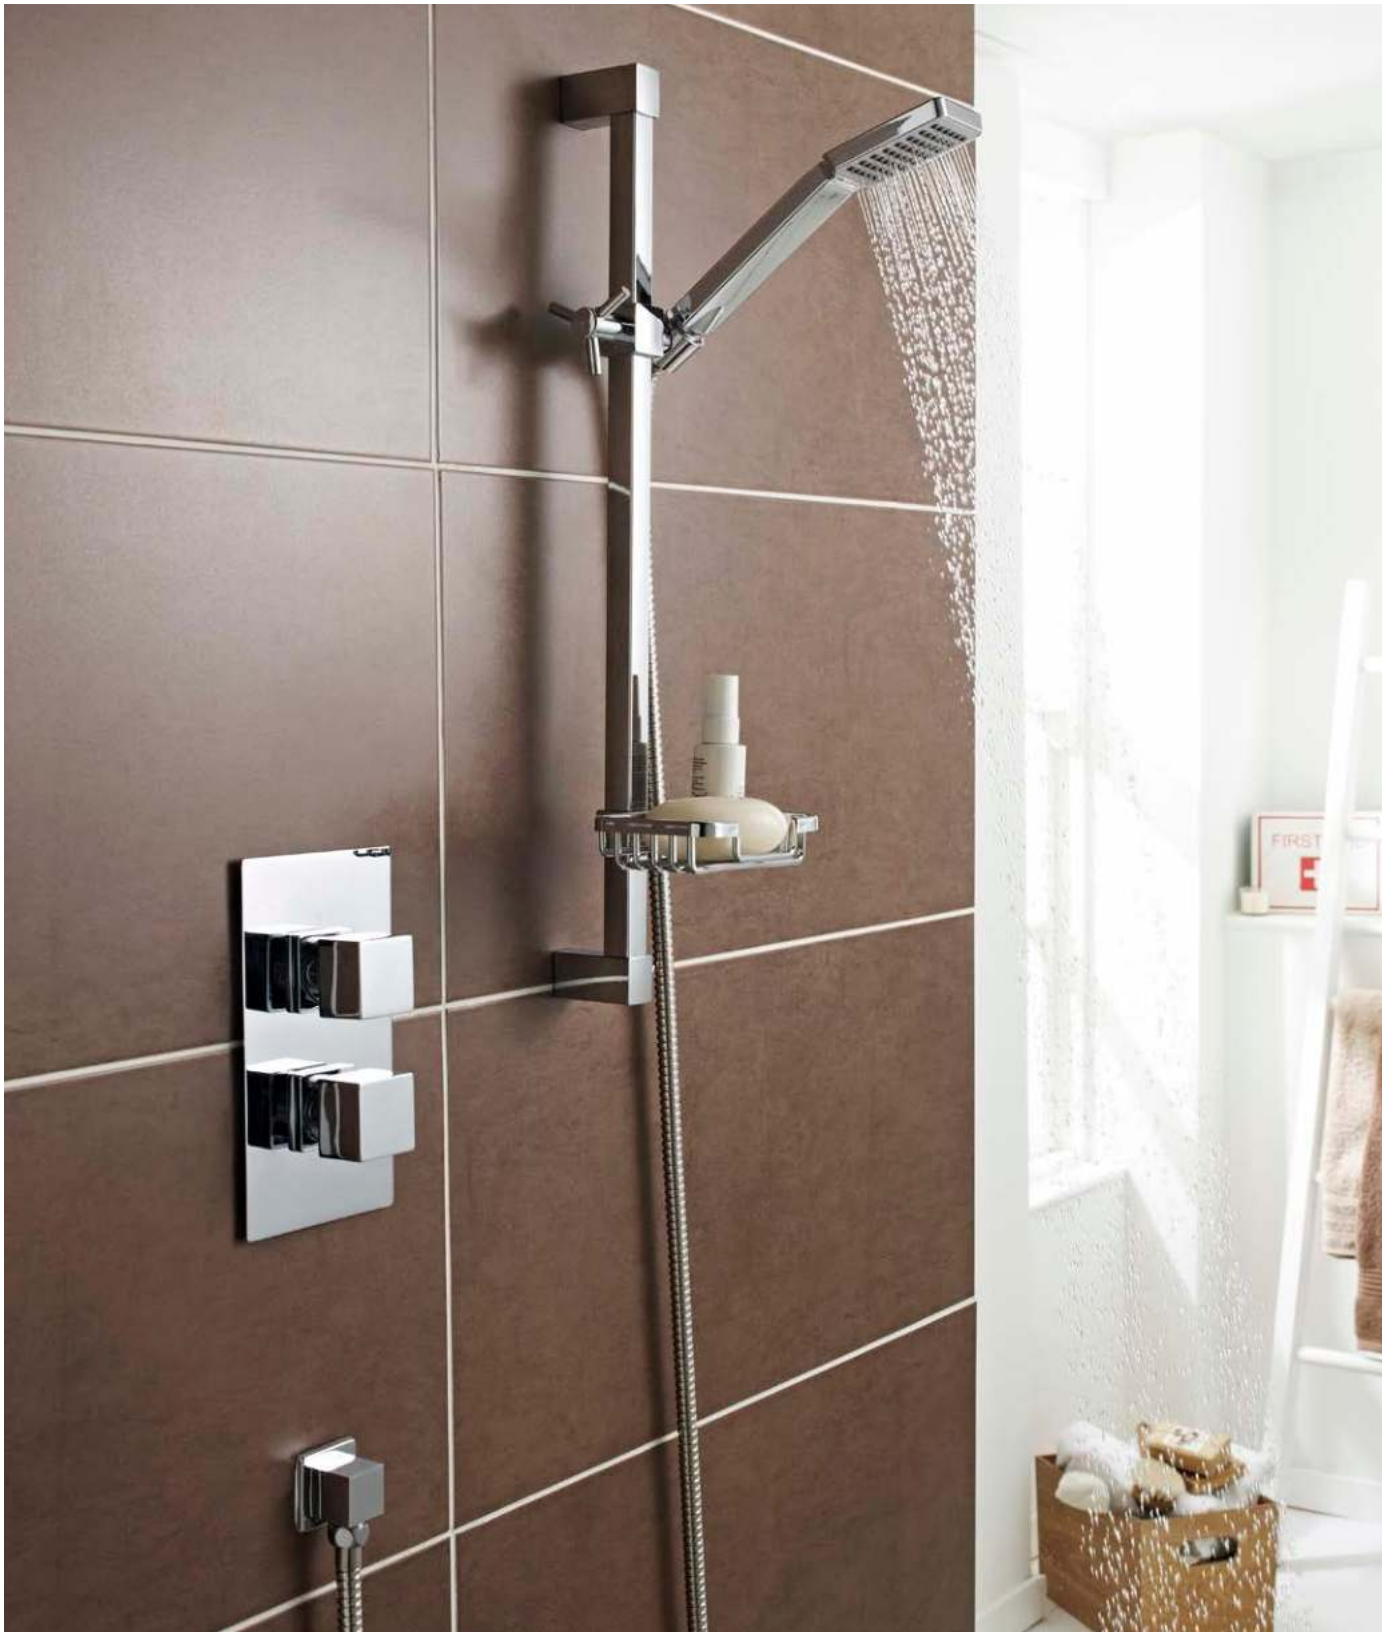

Nero Square

FOR FEATURED SHOWER SEE PAGE 124

SHOWERING

PURE	110
KLASSIQUE	112
VIKTORY	114
PLAN	116
LOGIK	119
OTTONE	120
NERO ROUND	122
NERO SQUARE	124
ELEMENT	126
SHOWER VALVES	127
SHOWER ACCESSORIES	128
SHOWER ENCLOSURES	NEW PRODUCTS ADDED! 131
STONE SHOWER TRAYS	143
LOW PROFILE SHOWER TRAYS	144
ANTI SLIP SHOWER TRAYS	145