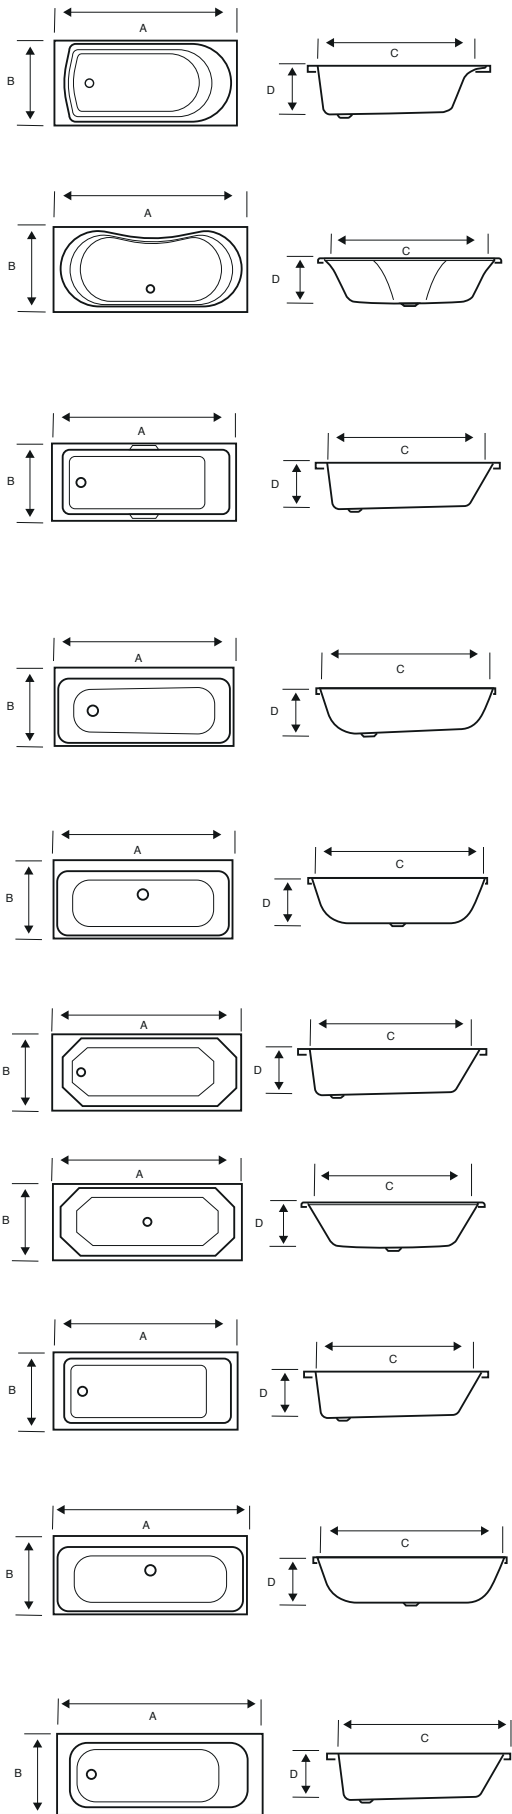

Ark

Size (mm)	A	B	C	D
1500x700	1490	695	1220	400
1700x700	1690	695	1420	400
1700x750	1690	745	1450	420

Ark Duo

Size (mm)	A	B	C	D
1700x750	1690	745	1370	420
1800x800	1790	795	1470	430

Luxe

Size (mm)	A	B	C	D
1500x700	1492	692	1332	410
1600x700	1592	692	1432	410
1650x700	1650	692	1482	410
1700x700	1692	692	1524	410
1700x750	1692	740	1524	430
1800x800	1792	792	1618	440

Refine

Size (mm)	A	B	C	D
1600x700	1592	692	1522	400
1700x700	1692	692	1561	400
1700x750	1692	742	1561	430

Refine Duo

Size (mm)	A	B	C	D
1600x700	1592	692	1522	410
1700x700	1692	692	1622	410
1700x750	1692	742	1622	410
1800x800	1792	692	1722	410

Astlea

Size (mm)	A	B	C	D
1700x700	1692	692	1527	405

Astlea Duo

Size (mm)	A	B	C	D
1700x700	1692	692	1558	400

Spirit

Size (mm)	A	B	C	D
1500x700	1492	692	1332	410
1700x700	1692	740	1524	410
1700x750	1692	692	1542	410

Spirit Duo

Size (mm)	A	B	C	D
1700x700	1692	692	1622	410
1700x750	1692	740	1622	430
1800x800	1792	792	1646	440

G4k

Size (mm)	A	B	C	D
1400x700	1400	700	1260	400
1500x700	1500	700	1360	400
1600x700	1600	700	1460	400
1675x700	1675	700	1505	400
1700x700	1700	700	1560	400