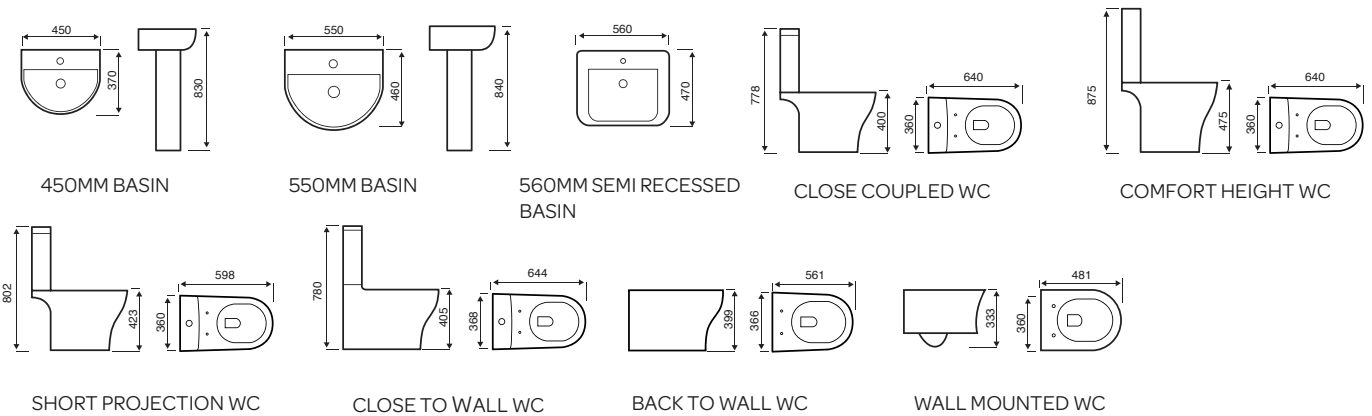

Astley

Options 600

Kameo

Milton

Studio

Pure

BASIN

CLOSE COUPLED WC