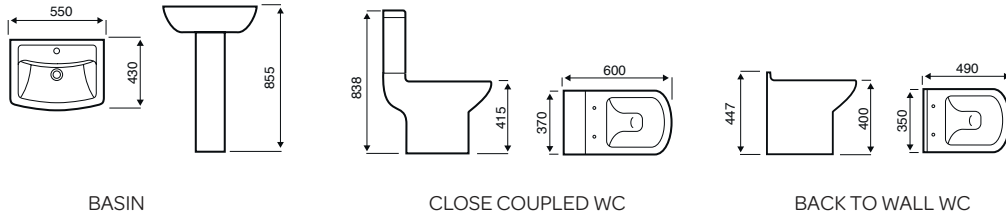

Astley

Options 600

Kameo

Milton

Studio

Pure

BASIN

CLOSE COUPLED WC