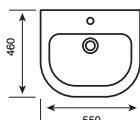

550MM BASIN

C/C WC - ROUND

WALL HUNG WC - ROUND

BIDET - ROUND

450MM SEMI-RECESSED BASIN

550MM SEMI-RECESSED BASIN

C/C OPEN BACK WC - SQUARE

BTW WC - SQUARE