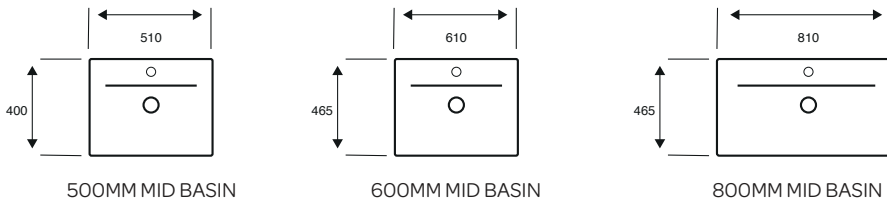

BIDET - SQUARE

Project

Style

Bijoux

Additional Sanitaryware

Kore

Purity

Countertop Basins