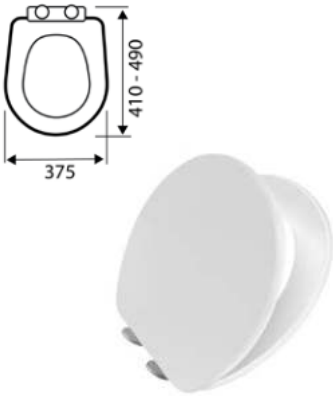

SEATS

Soft Close Seat

One Button Quick Release

Top Fixing

Uni One
UNIVERSAL STANDARD TOILET SEAT

• Made from polypropylene

SEA001UN £30.00