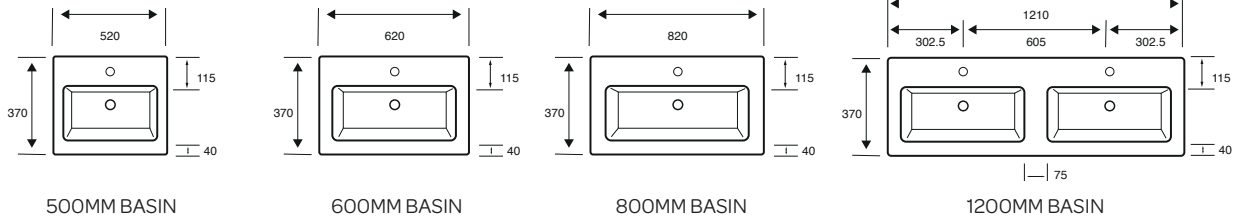

BIDET - SQUARE

Project

Style

Bijoux

Additional Sanitaryware

Kore

Purity

Countertop Basins