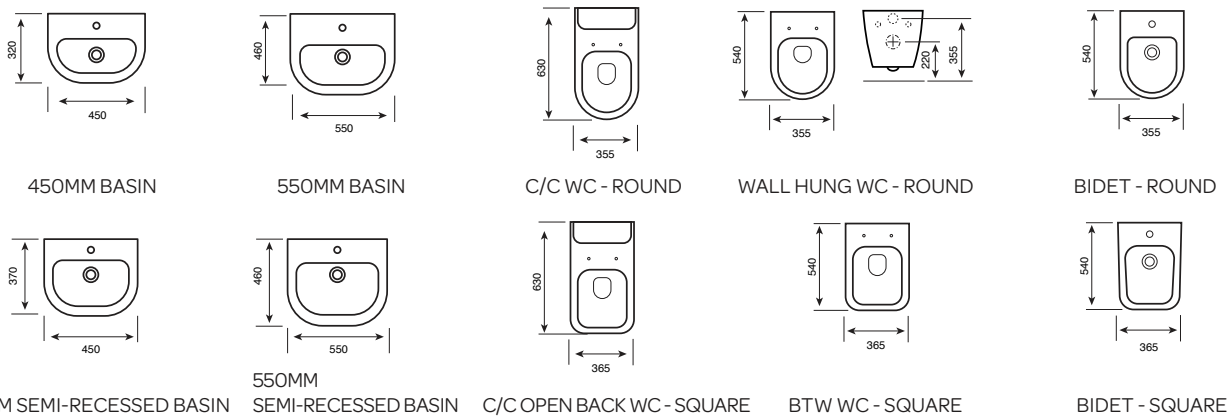

WALL HUNG WC ROUND

BTW WC ROUND

BASIN SQUARE

C/C RIMLESS WC SQUARE

CLOSE TO WALL WC SQUARE

BTW WC SQUARE

Eclipse

450MM BASIN