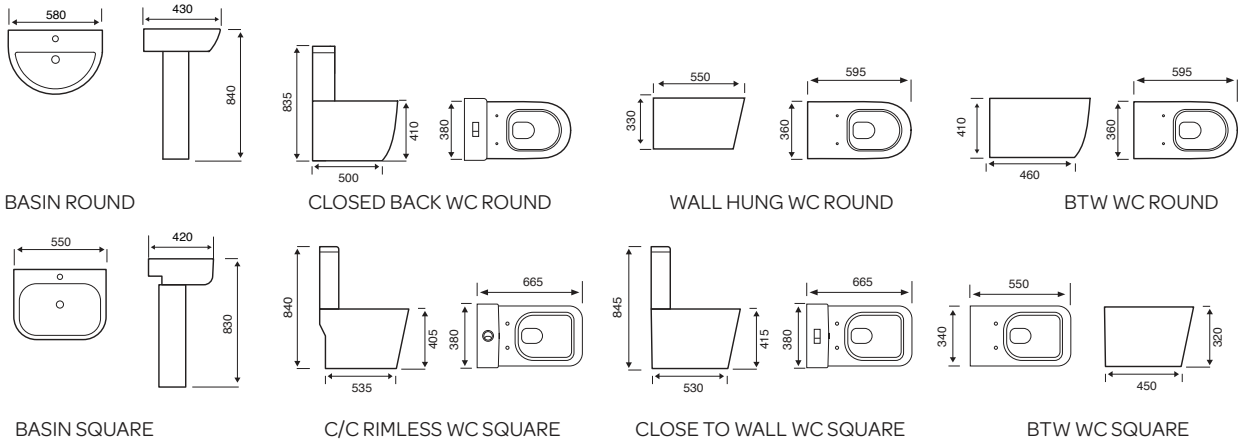

BACK TO WALL WC

Trim

BASIN

CLOSE COUPLED WC

BACK TO WALL WC

Genoa

BASIN ROUND

CLOSED BACK WC ROUND