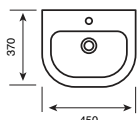

550MM BASIN

C/C WC - ROUND

WALL HUNG WC - ROUND

BIDET - ROUND

450MM SEMI-RECESSED BASIN

550MM SEMI-RECESSED BASIN

C/C OPEN BACK WC - SQUARE

BTW WC - SQUARE