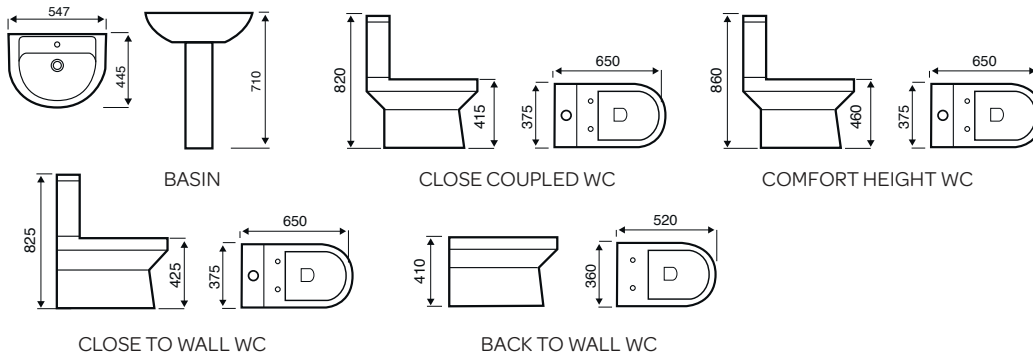

BIDET - SQUARE

Project

Style

Bijoux

Additional Sanitaryware

Kore

Purity

Countertop Basins