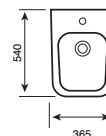

550MM BASIN

C/C WC - ROUND

WALL HUNG WC - ROUND

BIDET - ROUND

450MM SEMI-RECESSED BASIN

550MM SEMI-RECESSED BASIN

C/C OPEN BACK WC - SQUARE

BTW WC - SQUARE