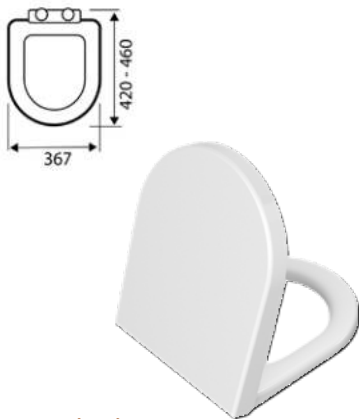

• Made from duroplastic

SEA002UN £39.00

Standard D
WRAPOVER STANDARD D SHAPED SEAT

• Made from polypropylene

SEA101D £54.00