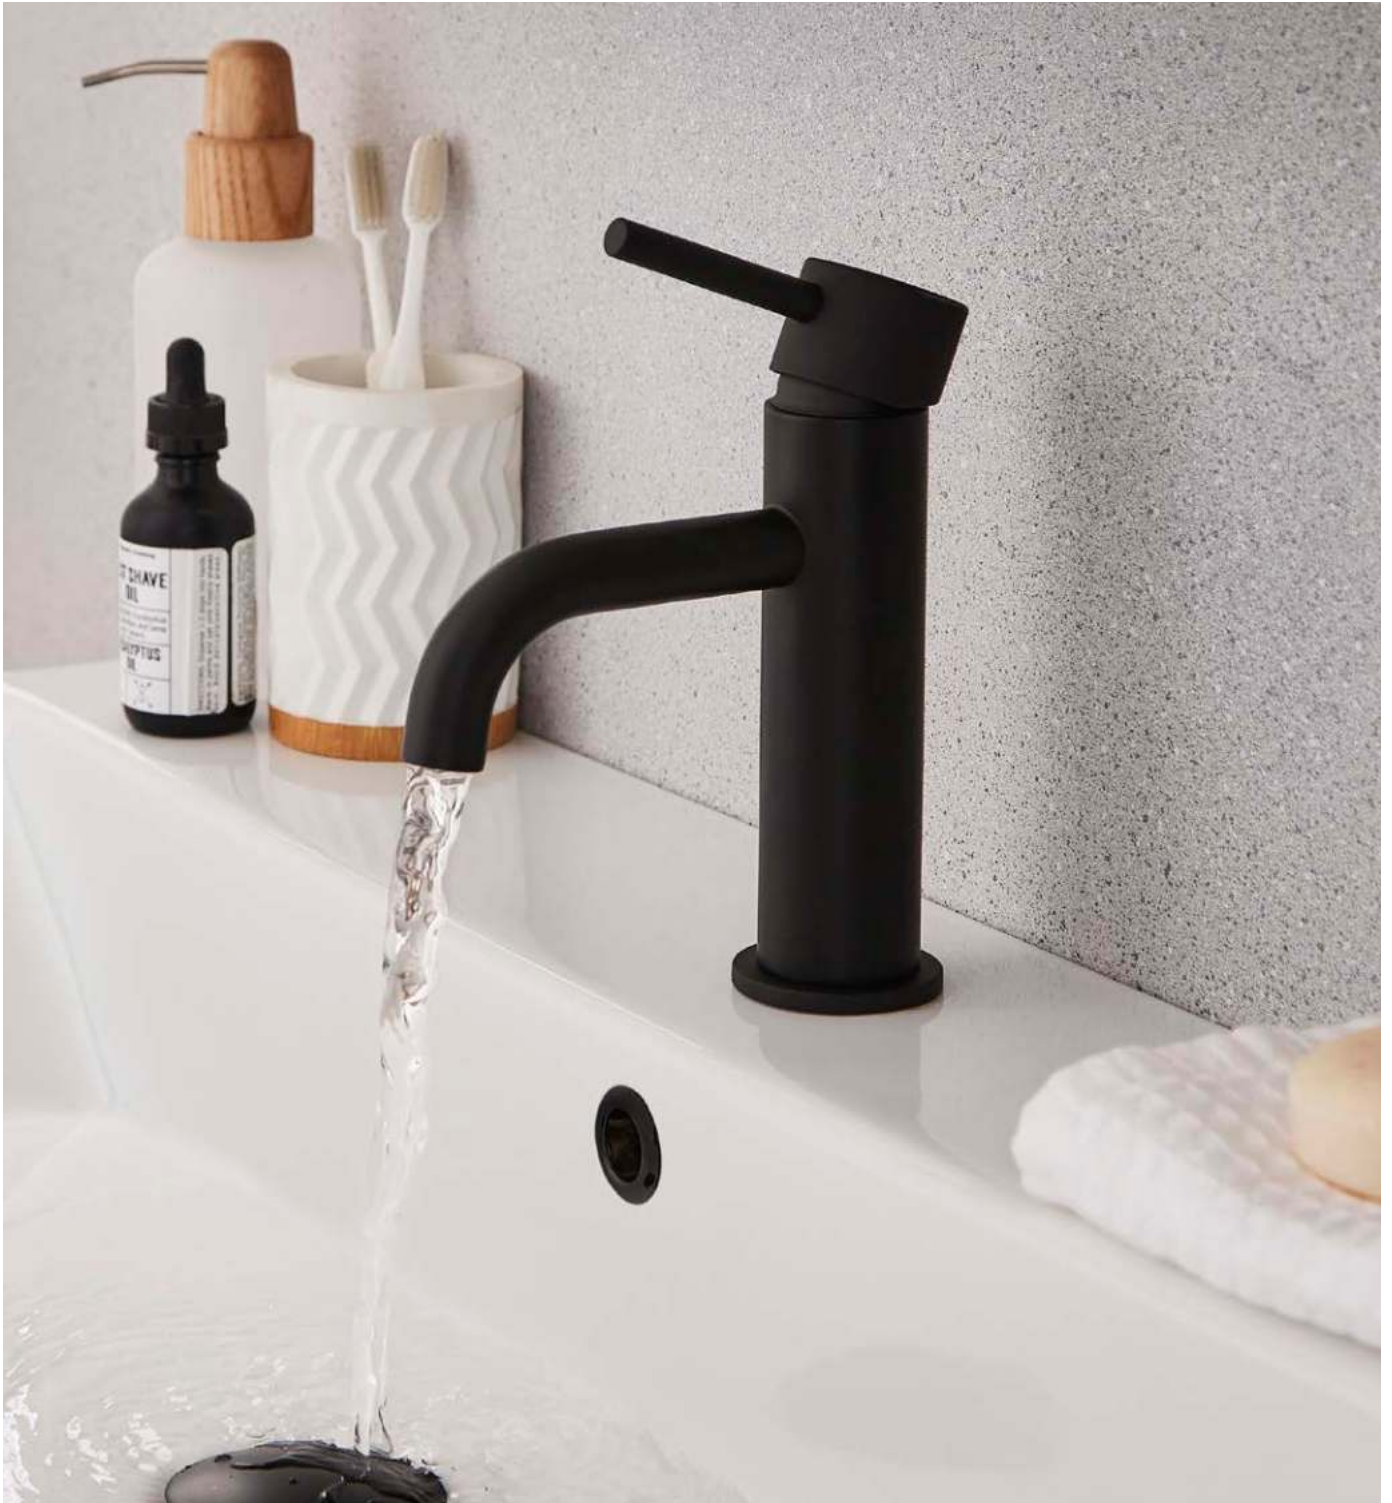

£33.00

WALL MOUNTED TOILET
BRUSH AND HOLDER
ACC213NR

£67.00

TOILET ROLL HOLDER
ACC211NR

£48.00

TOWEL RAIL
ACC212NR

£54.00

FOR MATCHING SHOWER SEE PAGE 122