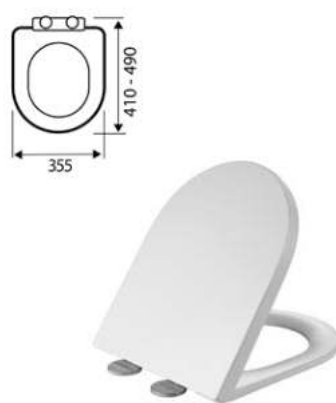

• Made from duroplastic

SEA002UN £39.00

Standard D
WRAPOVER STANDARD D SHAPED SEAT

• Made from polypropylene

SEA101D £54.00

Slim D
SLIM WRAPOVER PREMIUM D SHAPED

• Made from duroplastic

SEA102D £66.00