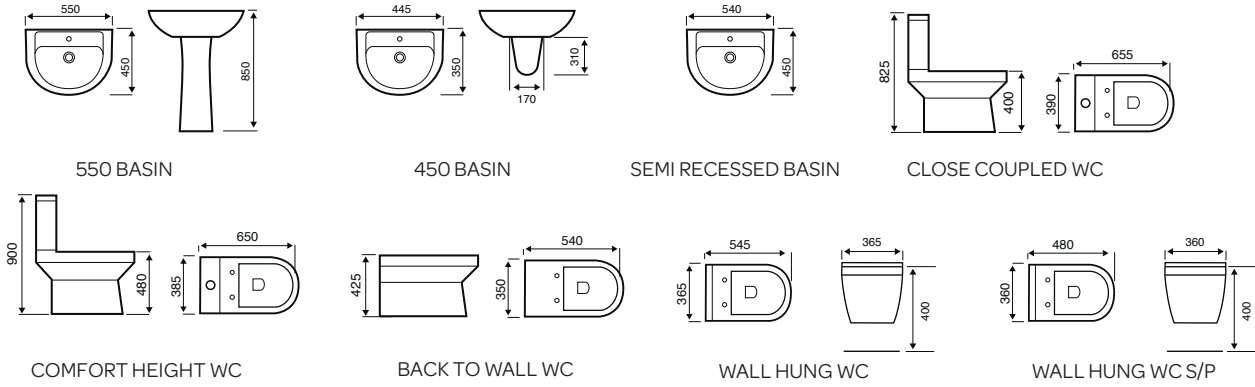

Project

Style

Bijoux

Additional Sanitaryware