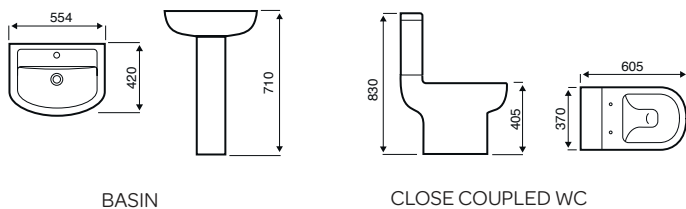

Astley

Options 600

Kameo

Milton

Studio

Pure

BASIN

CLOSE COUPLED WC