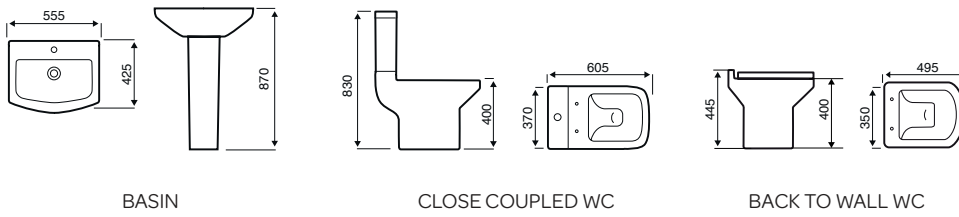

BASIN

CLOSE COUPLED WC

BACK TO WALL WC

Genoa