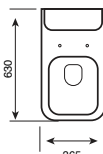

550MM BASIN

C/C WC - ROUND

WALL HUNG WC - ROUND

BIDET - ROUND

450MM SEMI-RECESSED BASIN

550MM SEMI-RECESSED BASIN

C/C OPEN BACK WC - SQUARE

BTW WC - SQUARE