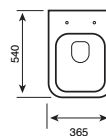

550MM BASIN

C/C WC - ROUND

WALL HUNG WC - ROUND

BIDET - ROUND

450MM SEMI-RECESSED BASIN

550MM SEMI-RECESSED BASIN

C/C OPEN BACK WC - SQUARE

BTW WC - SQUARE