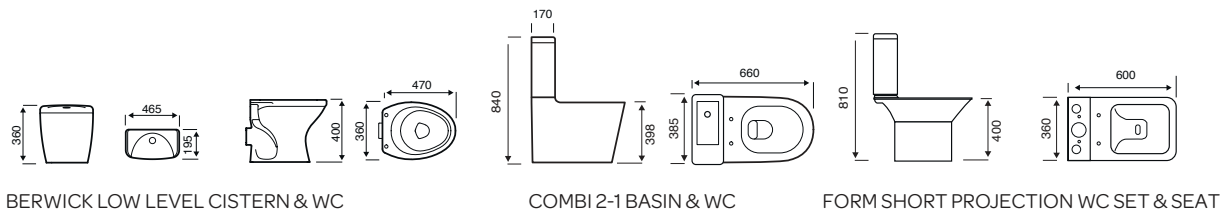

BIDET - SQUARE

Project

Style

Bijoux

Additional Sanitaryware

Kore

Purity

Countertop Basins